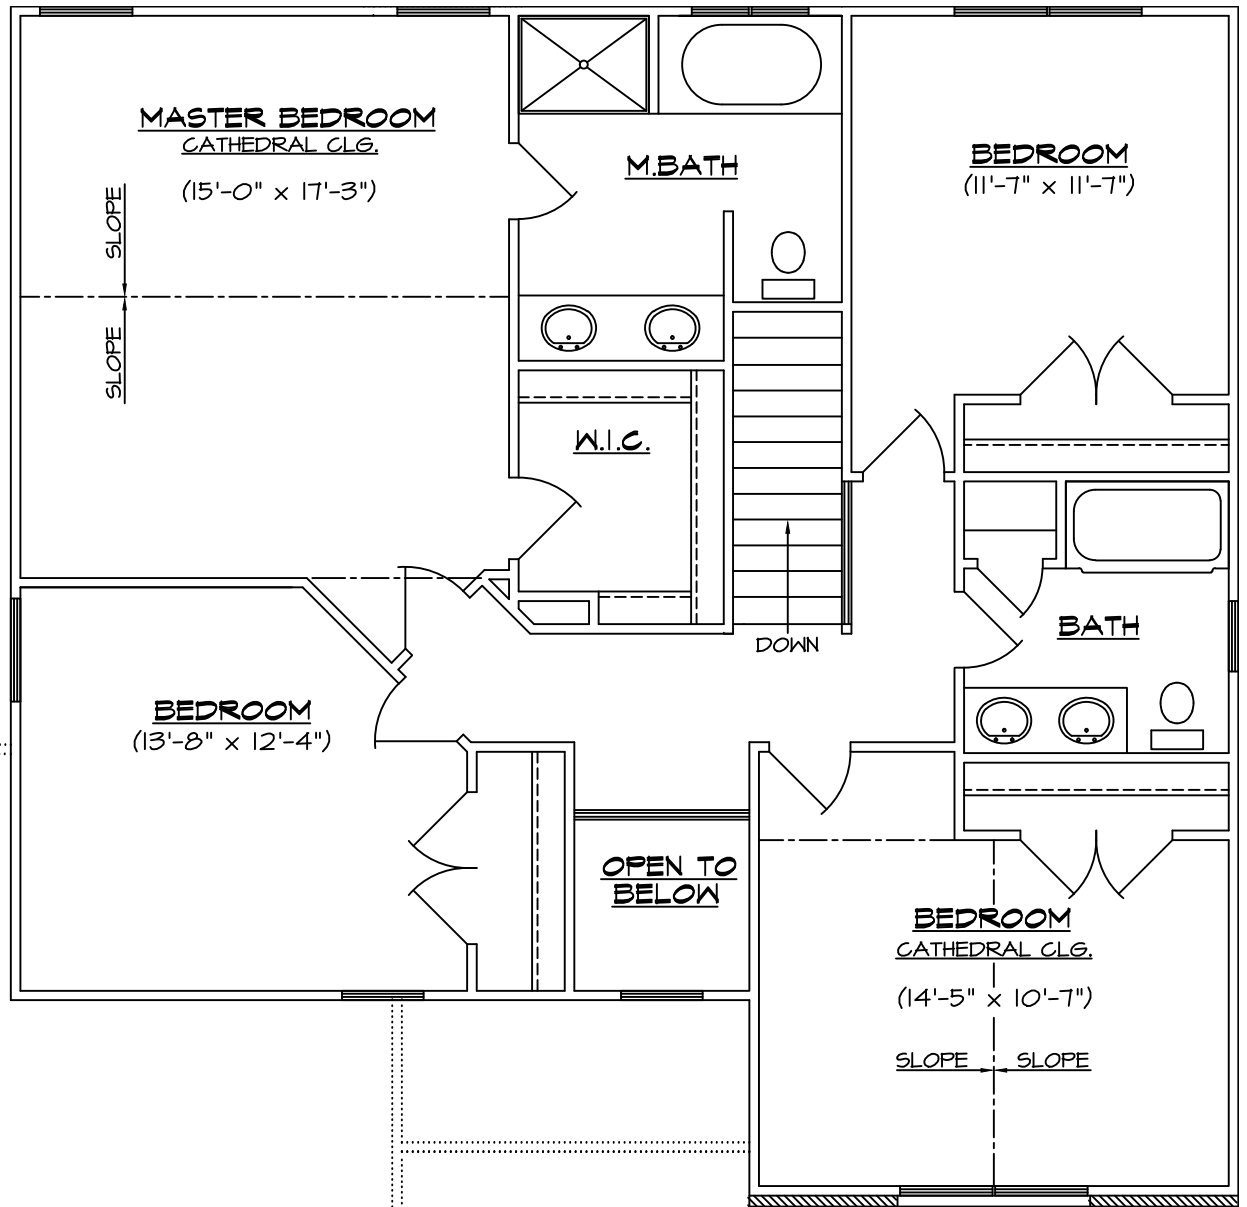

Hoffman Ochs

GENERAL CONTRACTORS, LLC

GREAT BIG PENDLETON - PLAN # HI34I

FRONT ELEVATION

Hoffman Ochs

GENERAL CONTRACTORS, LLC

GREAT BIG PENDLETON - PLAN # HI341

FIRST FLOOR PLAN
1120 SQ. FT.

Hoffman Ochs

GENERAL CONTRACTORS, LLC

GREAT BIG PENDLETON - PLAN # HI341

SECOND FLOOR PLAN

1210 SQ. FT.