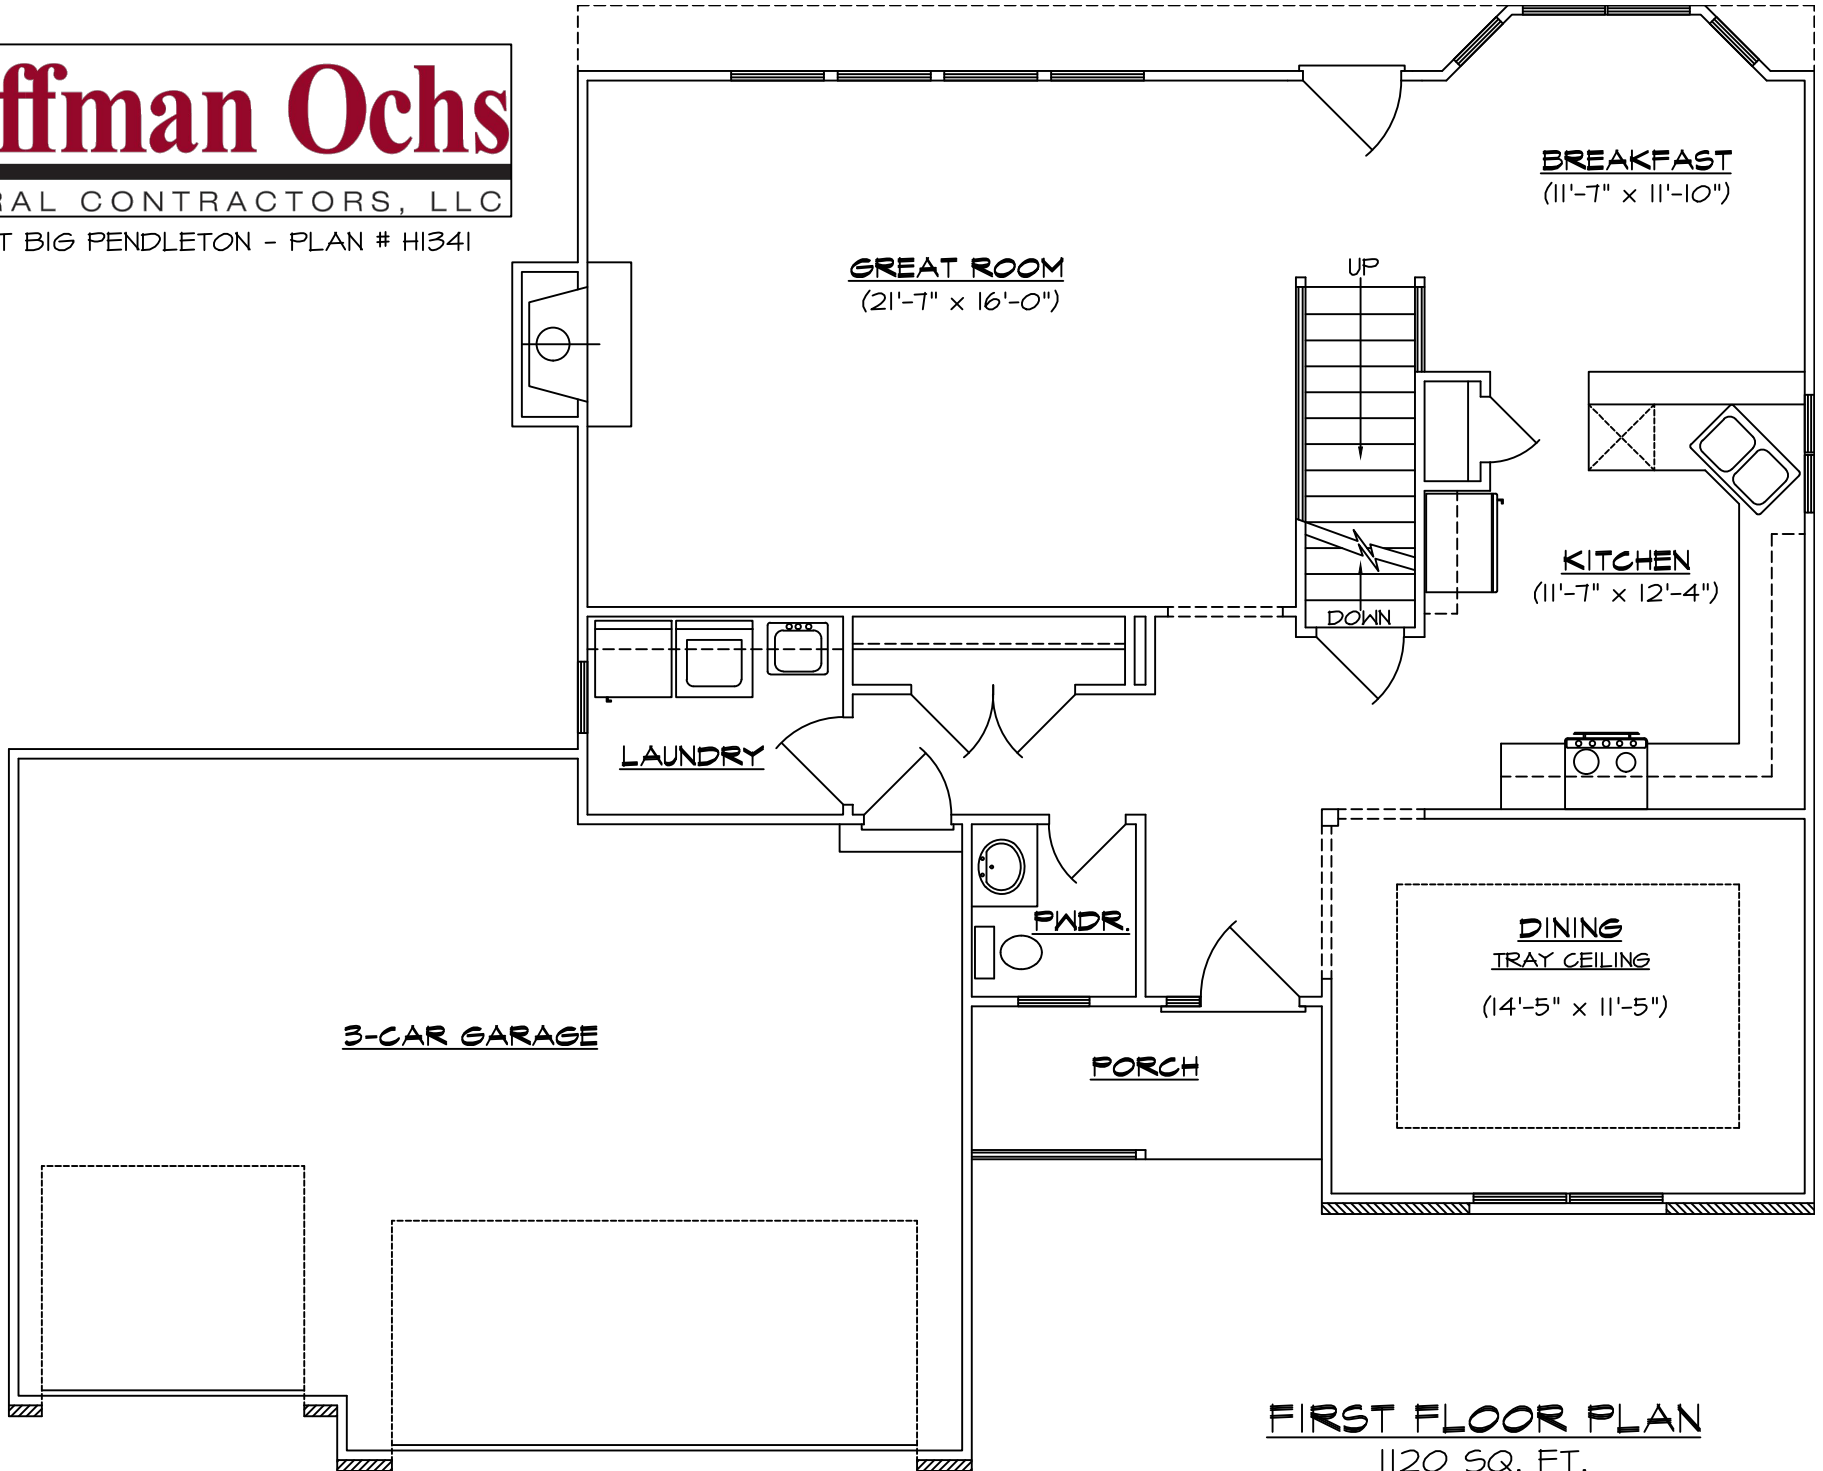

Hoffman Ochs

GENERAL CONTRACTORS, LLC

GREAT BIG PENDLETON - PLAN # HI34I

FRONT ELEVATION

Hoffman Ochs

GENERAL CONTRACTORS, LLC

GREAT BIG PENDLETON - PLAN # HI341

FIRST FLOOR PLAN
1120 SQ. FT.

Hoffman Ochs

GENERAL CONTRACTORS, LLC

GREAT BIG PENDLETON - PLAN # HI341

SECOND FLOOR PLAN

1210 SQ. FT.