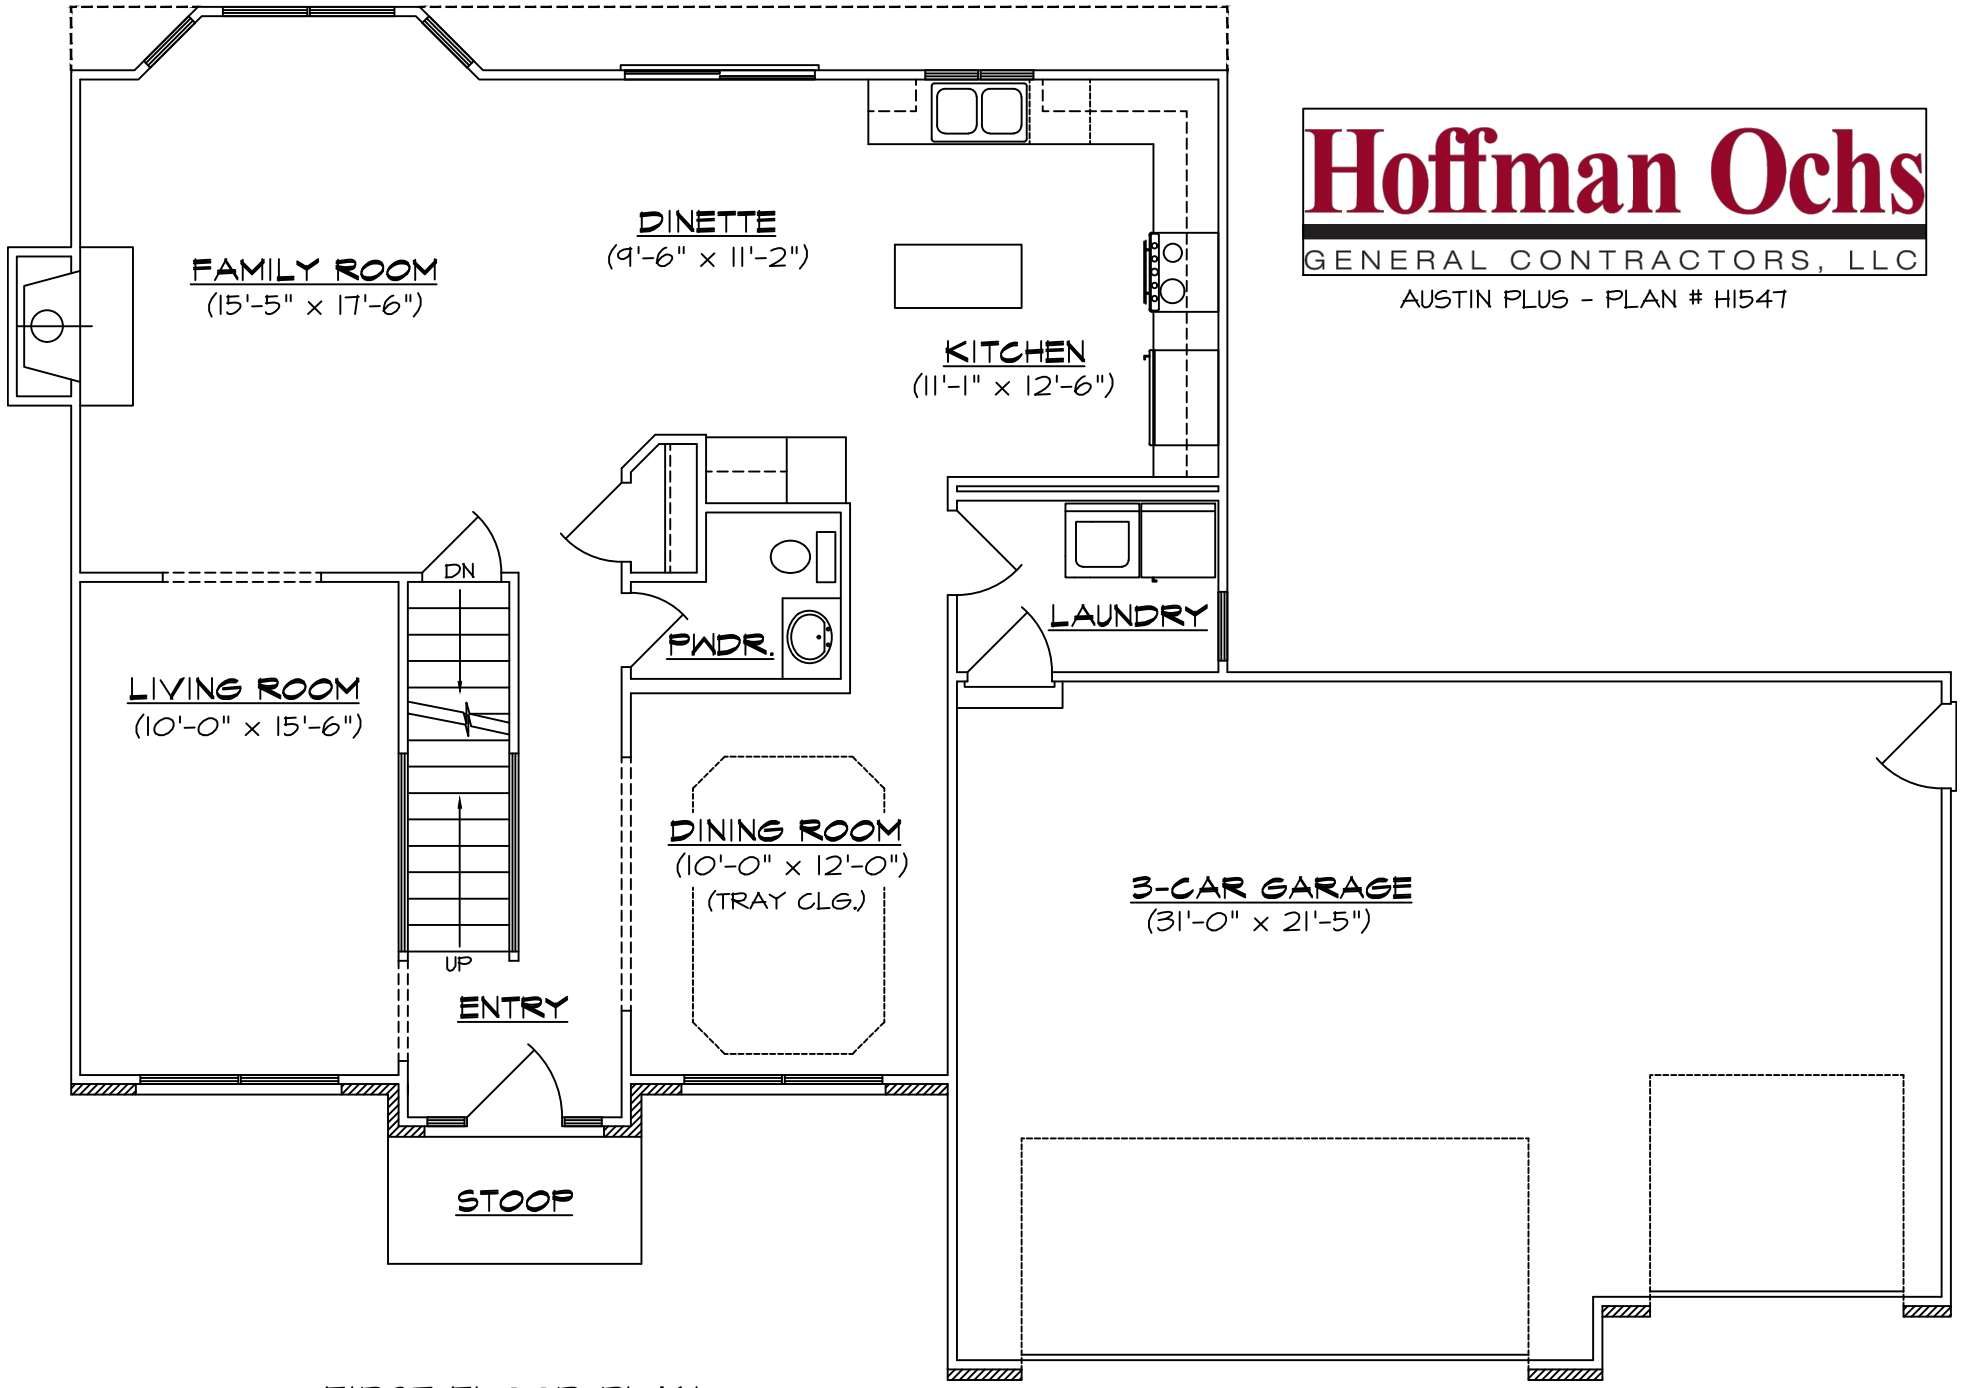

Hoffman Ochs

GENERAL CONTRACTORS, LLC

AUSTIN PLUS - PLAN # H1547

FRONT ELEVATION

Hoffman Ochs

GENERAL CONTRACTORS, LLC

AUSTIN PLUS - PLAN # HI547

FIRST FLOOR PLAN
1095 Sq. Ft.

Hoffman Ochs

GENERAL CONTRACTORS, LLC

AUSTIN PLUS - PLAN # HI547

SECOND FLOOR PLAN

1074 Sq. Ft.