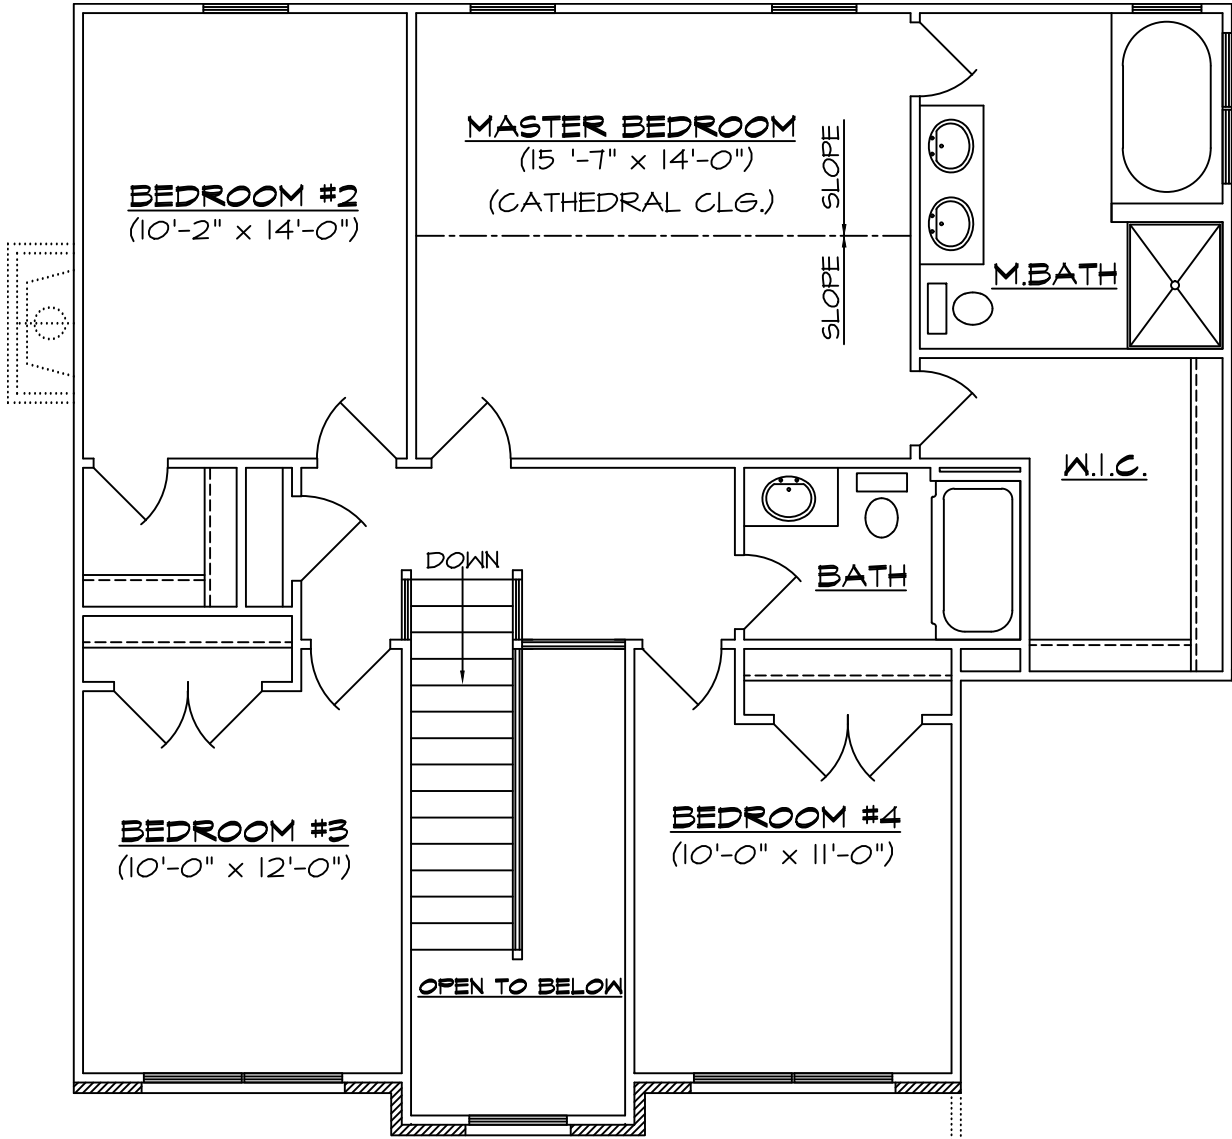

Hoffman Ochs

GENERAL CONTRACTORS, LLC

AUSTIN PLUS - PLAN # H1547

FRONT ELEVATION

Hoffman Ochs

GENERAL CONTRACTORS, LLC

AUSTIN PLUS - PLAN # HI547

FIRST FLOOR PLAN
1095 Sq. Ft.

Hoffman Ochs

GENERAL CONTRACTORS, LLC

AUSTIN PLUS - PLAN # HI547

SECOND FLOOR PLAN

1074 Sq. Ft.